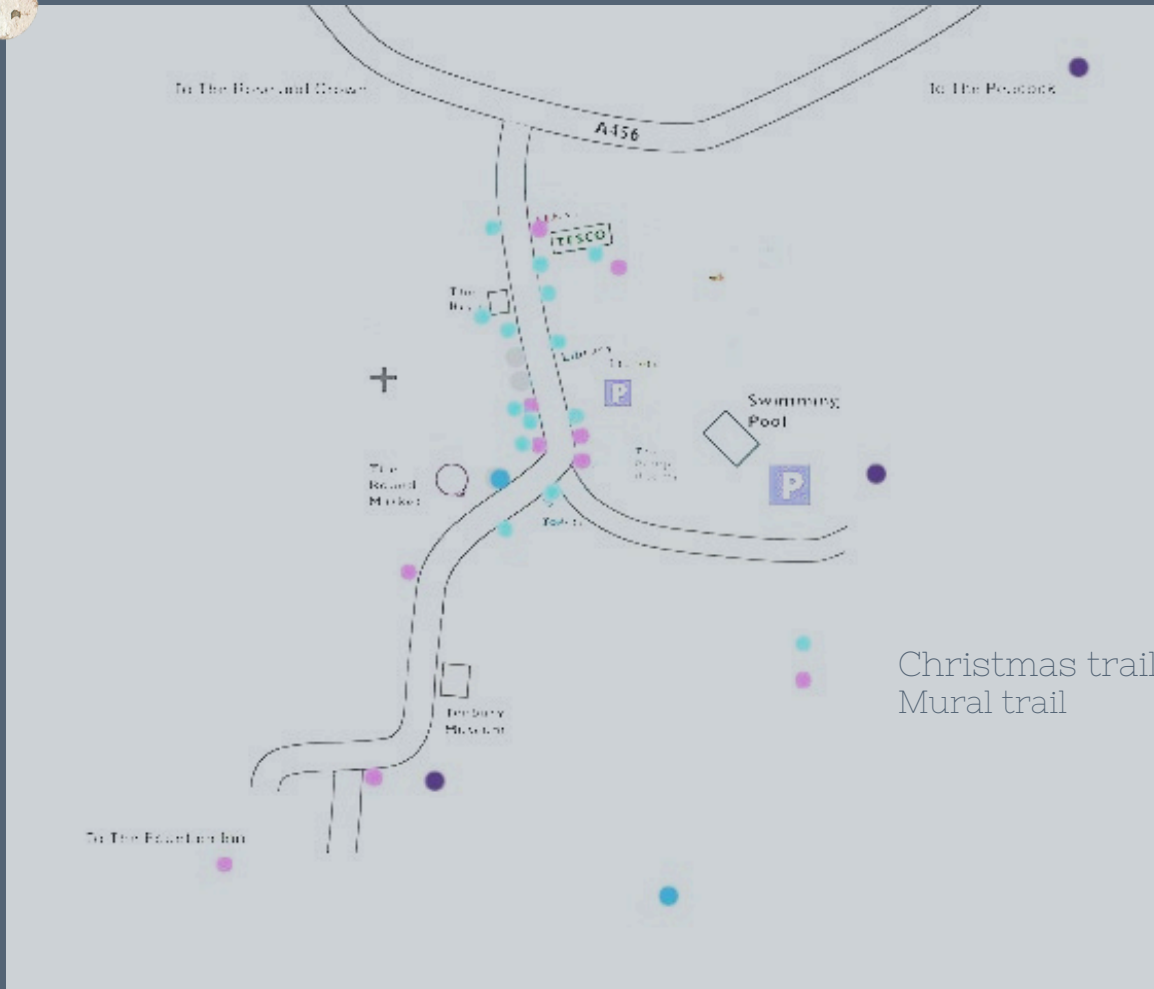

Tenbury
Christmas

Art
Trail

Contact Us

The Painted Fern
Studio, Teme Court
Arcade, Teme Street,
Tenbury Wells
07983833441
www.paintedfernstudio.co.uk

**Funded by
UK Government**

Tenbury
Christmas
Art
Trail
2024

TENBURY ART TRAIL 2024

All paintings completed by Hanah Elizabeth @ The Painted Fern Studio. Please note that sadly due to recent floods, some paintings may not appear this year now. Please continue to support our small businesses through this difficult time.

TENBURY ART TRAIL

Venues - Christmas

- . The Painted Fern Studio
- . Teme Wheels
- . Tabs (willow installation)
- . Tenbury tourist information
- . DHJH
- . The Regal
- . Mr thoms
- . Eclipse care
- . Pet Supply Station
- . The Vaults
- . Rowlands Pharmacy
- . Brights
- . Pitter Potter
- . Caldicotts
- . Halo hair studio
- . Mikes
- . Teme Vape
- . Tenbury library
- . Teme Vets

Venues - Murals

- . The fountain inn
- . The Pembroke
- . Shorty's studio
- . Travel trail
- . Pitter Potter
- . The Crow
- . The Vaults
- . The Painted Fern Studio
- . SENSE
- . Rhyse farm
- . Tenbury primary school
- . Tenbury osteopath